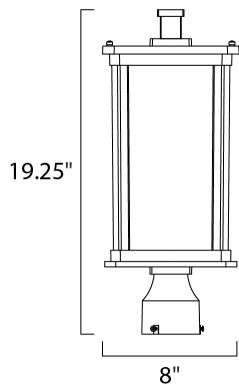

#### MEASUREMENTS

DIMENSION : 8" L x 8" W x 19.25" H  
HANGING WEIGHT : 6.6 lb