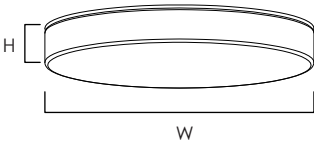

TRIM | FLUSH MOUNT

57660 | 57662 | 57663 | 57664

- Die Cast Aluminum
- Size options between 5", 7", 9", and 11"
- Ultra-thin 1/2" height with less than 1/4" trim
- Available in 3000k (Made-to-order Color Temperatures available)
- Suitable for Closets according to NEC Section 410.8 & 410.16
- Available in White (WT), Black (BK), Polished Chrome (PC) and Satin Nickel (SN)
- Dimmable with Triac and ELV Dimmers
- Easy to install: fits in 3-0 and 4-0 Outlet Box (pancake and mud ring acceptable)
- Pendant light accessory available (sold separately)
- Suitable for Wet Location, for use on ceilings outdoor and above showers
- ETL/cETL IP65

MEASUREMENTS

| MODEL | DIMENSION | CANOPY | WIRE LENGTH |
|-------|------------------------------------|----------------------|-------------|
| 57660 | 5"W x 0.75"H x 5"L | 5"W x 0.75"H x 5"L | 8"L |
| 57662 | 7"W x 0.75"H x 7"L | 7"W x 0.75"H x 7"L | 8"L |
| 57663 | 9"W x 0.75"H x 9"L | 9"W x 0.75"H x 9"L | 8"L |
| 57664 | 11"W x 0.75"H x 11"L | 11"W x 0.75"H x 11"L | 8"L |
| 57600 | 2.25"W x 10.75"H x 2.25"L, 120"OAH | 5"W x 0.25"H x 5"L | 120"L |