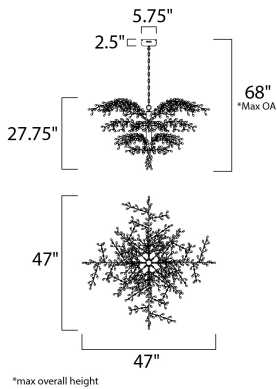

MEASUREMENTS

DIMENSION : 47" L x 47" W x 27.75" H
 MAX OAH : 68" OAH
 CANOPY : 5.75" W x 2.5" H x 5.75" L
 HANGING WEIGHT : 36.3 lb
 WIRE LENGTH : 120"

LAMPING

INPUT VOLTAGE : 110-130V
 LUMENS : 1,320 Rated
 BULB : 12 x 1.2W LED 12V G4 , 14W Total
 BULB INCLUDED : (Included)
 DIMMABLE : Electronic Low Voltage (ELV)
 CRI : 80+ CRI
 COLOR_TEMP : 3000K