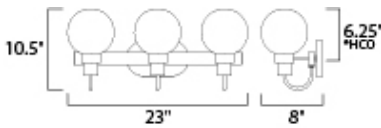

*height from center of outlet to the top of the fixture

MEASUREMENTS

DIMENSION : 23" W x 10.5" H x 8" Ext
 BACK PLATE : 7.88" W 6.25" HCO
 HANGING WEIGHT : 5.36 lb

LAMPING

INPUT VOLTAGE : 120V
 LUMENS : 0 Rated
 BULB : 3 x 60W Incandescent E12 Candelabra , 180W Total
 BULB INCLUDED : (Not Included)
 DIMMABLE : Yes