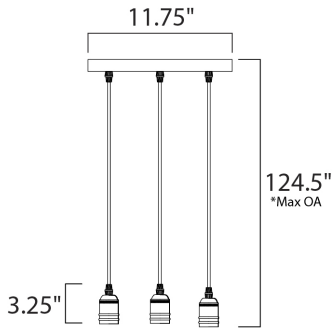

\*max overall height

**MEASUREMENTS**

- DIMENSION : 11.75" L x 11.75" W x 3.25" H
- MAX OAH : 124.5" OAH
- CANOPY : 11.75" W x 1" H x 11.75" L
- HANGING WEIGHT : 3.08 lb
- WIRE LENGTH : 120"

**LAMPING**

- INPUT VOLTAGE : 110-130V
- BULB : 3 x 60W Incandescent E26 Medium , 180W Total
- BULB INCLUDED : (Not Included)
- DIMMABLE : Yes

**FINISHES OPTION**

 Black / Antique Brass

**MATERIAL**

Steel, Aluminum

**RATINGS**

cETLus  
Dry Location

**ADDITIONAL**

SLOPE: 120  
OPERATING TEMPERATURE:  
-20°C (-4°F), 40°C (104°F)