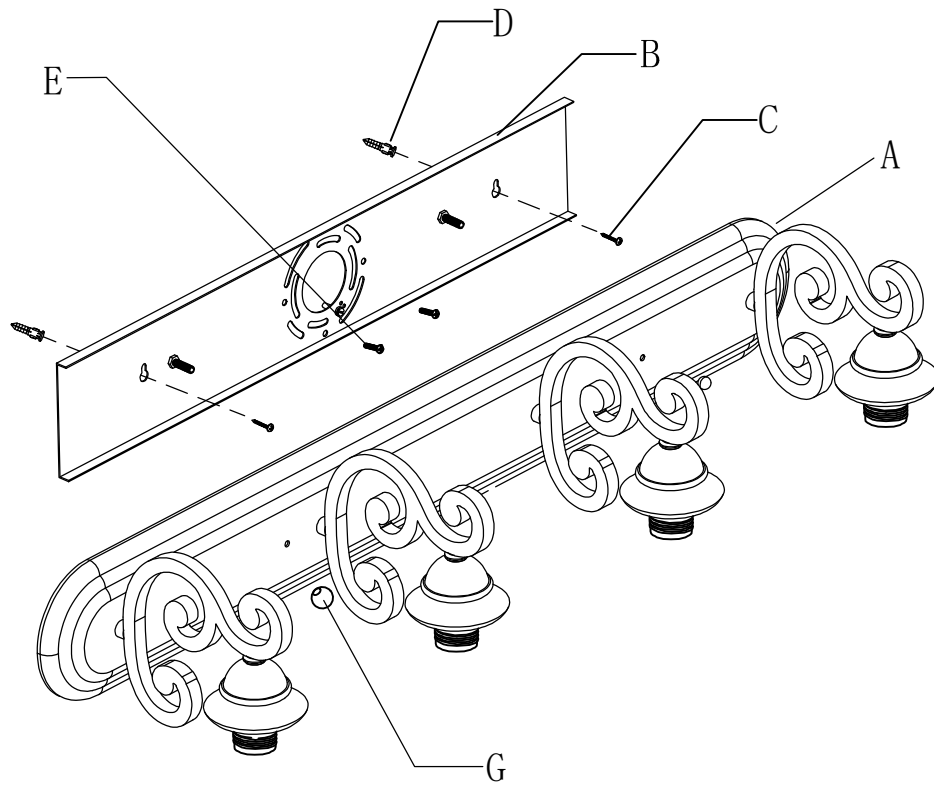

PRODUCT NAME : Symphony 4-Light Bath Vanity
ITEM NUMBER: 11233

Please consult a qualified electrician for hanging fixture and wiring.

Light Source : 4 X E26 Medium base 60W (Not Included)

Made in China / Hecho en China / Fabrique en China

<p>(A)</p>	 <p>Fixture</p>	<p>x1</p>	<p>(H)</p>	 <p>Glass</p>	<p>x4</p>
			<p>(I)</p>	 <p>Socket ring</p>	<p>x4</p>
<p>(B)</p>	 <p>Mounting Bracket</p>	<p>x1</p>			
<p>(C)</p>	 <p>Screw</p>	<p>x2</p>			
<p>(D)</p>	 <p>Expansion plug</p>	<p>x2</p>			
<p>(E)</p>	 <p>Screw #8-32x1"</p>	<p>x2</p>			
<p>(F)</p>	 <p>Wire connector</p>	<p>x3</p>			
<p>(G)</p>	 <p>Finial</p>	<p>x2</p>			