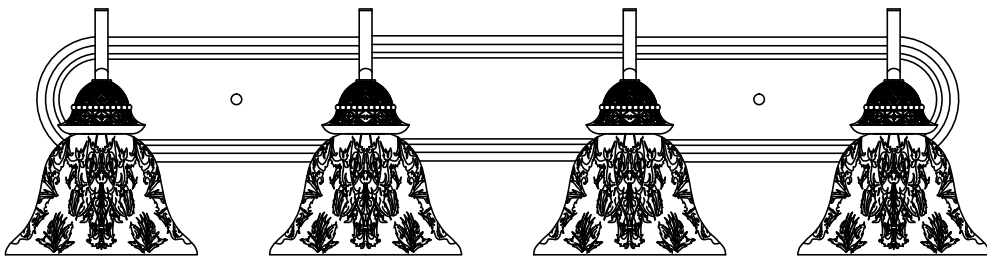

PRODUCT NAME : Symphony 4-Light Bath Vanity
ITEM NUMBER: 11233

Please consult a qualified electrician for hanging fixture and wiring.

Light Source : 4 X E26 Medium base 60W (Not Included)

Made in China / Hecho en China / Fabrique en China

<p>(A)</p>	 <p>Fixture</p>	<p>x1</p>	<p>(H)</p>	 <p>Glass</p>	<p>x4</p>
			<p>(I)</p>	 <p>Socket ring</p>	<p>x4</p>
<p>(B)</p>	 <p>Mounting Bracket</p>	<p>x1</p>			
<p>(C)</p>	 <p>Screw</p>	<p>x2</p>			
<p>(D)</p>	 <p>Expansion plug</p>	<p>x2</p>			
<p>(E)</p>	 <p>Screw #8-32x1"</p>	<p>x2</p>			
<p>(F)</p>	 <p>Wire connector</p>	<p>x3</p>			
<p>(G)</p>	 <p>Finial</p>	<p>x2</p>			