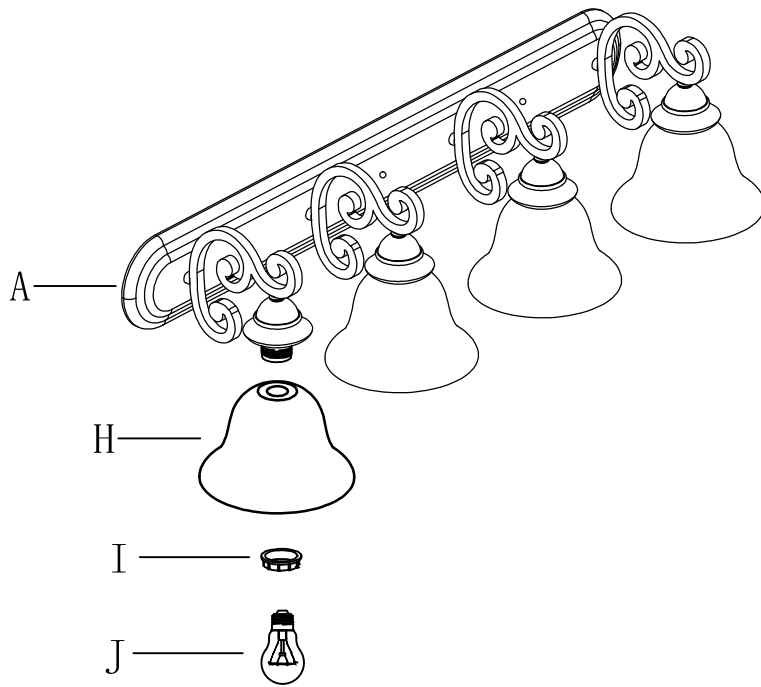

PRODUCT NAME : Symphony 4-Light Bath Vanity
ITEM NUMBER: 11233

Please consult a qualified electrician for hanging fixture and wiring.

Light Source : 4 X E26 Medium base 60W (Not Included)

Made in China / Hecho en China / Fabrique en China

<p>(A)</p>	 <p>Fixture</p>	<p>x1</p>	<p>(H)</p>	 <p>Glass</p>	<p>x4</p>
			<p>(I)</p>	 <p>Socket ring</p>	<p>x4</p>
<p>(B)</p>	 <p>Mounting Bracket</p>	<p>x1</p>			
<p>(C)</p>	 <p>Screw</p>	<p>x2</p>			
<p>(D)</p>	 <p>Expansion plug</p>	<p>x2</p>			
<p>(E)</p>	 <p>Screw #8-32x1"</p>	<p>x2</p>			
<p>(F)</p>	 <p>Wire connector</p>	<p>x3</p>			
<p>(G)</p>	 <p>Finial</p>	<p>x2</p>			

1.

2.

3.
