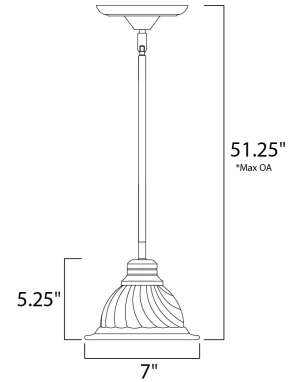

Lighting Your Life Since 1970

Product Specifications - 91066MRSN

Job Name:	Job Type:
Quantity:	Comments:

91066MRSN
Marin 1-Light Mini Pendant

Finish
Satin Nickel

Glass/Shade
Marble

Product Category
Mini Pendant

Measurements

Width	7.00"
Height	5.25"
Length	N/A
Extension	N/A
Back Plate Width	N/A
Back Plate Height	N/A
HCO	N/A
Min Overall Height	6.75"
Max Overall Height	51.25"
Hanging Weight	2.47 lbs
Height Adjustable	N/A
Slope	N/A
Chain Length	N/A
Wire Length	72"
Canopy Width	N/A
Canopy Height	N/A
Canopy Length	N/A