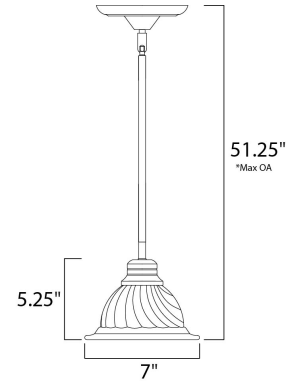

Lighting Your Life Since 1970

Product Specifications - 91066MROI

Job Name:	Job Type:
Quantity:	Comments:

91066MROI
Marin 1-Light Mini Pendant

Finish

Oil Rubbed Bronze

Glass/Shade

Marble

Product Category

Mini Pendant

Lamping

Number of Bulbs	1
Light Type	Incandescent
Bulb Type	MB
Max Bulb Wattage	100
Max Fixture Wattage	100
Rated Life	±2,500 Hours
Rated Lumens	±1,150
Color Temp	±2,700 K
Bulb(s)	Not Included
Light Up/Down	N/A
Beam Spread	N/A
CRI	N/A
Photo Cell Included	N/A
Ballast/Driver/Transformer	No
Dimmable	Standard

Measurements

Width	7.00"
Height	5.25"
Length	N/A
Extension	N/A
Back Plate Width	N/A
Back Plate Height	N/A
HCO	N/A
Min Overall Height	6.75"
Max Overall Height	51.25"
Hanging Weight	2.47 lbs
Height Adjustable	N/A
Slope	N/A
Chain Length	N/A
Wire Length	72"
Canopy Width	N/A
Canopy Height	N/A
Canopy Length	N/A