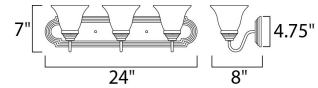

Finish

Polished Chrome

Glass/Shade

Marble

Product Category

Bath Vanity

Lamping

Number of Bulbs	3
Light Type	Incandescent
Bulb Type	MB
Max Bulb Wattage	100
Max Fixture Wattage	300
Rated Life	±2,500 Hours
Rated Lumens	±3,450
Color Temp	±2,700 K
Bulb(s)	Not Included
Light Up/Down	Both
Beam Spread	N/A
CRI	N/A
Photo Cell Included	N/A
Ballast/Driver/Transformer	No
Dimmable	Standard

Measurements

Width	24.00"
Height	7.00"
Length	N/A
Extension	8"
Back Plate Width	24.00"
Back Plate Height	4.75"
HCO	4.07"
Min Overall Height	0.00"
Max Overall Height	N/A
Hanging Weight	5.07 lbs
Height Adjustable	N/A
Slope	N/A
Chain Length	N/A
Wire Length	N/A
Canopy Width	N/A
Canopy Height	N/A
Canopy Length	N/A

Shipping

Carton Weight	6.02 lbs
Carton Width	8"
Carton Height	7"
Carton Length	24"
Carton Cubic Feet	0.77
Master Pack	1
Master Pack Weight	N/A
Master Pack Width	N/A
Master Pack Height	N/A
Master Pack Length	N/A
Master Cubic Feet	N/A
UPS Shippable	Yes

Certification

Safety Rating	Damp
Energy Star	No
CA Title 24	No
CA Title 20	No
ADA	No
Dark Sky	N/A

Other

UPC Code	783209801301
Shades Included	N/A
Crystals Included	N/A
Diffuser Included	N/A
Conversion Kit	N/A
Material	Aluminum

Equivalents

Incandescent Watts	N/A
Fluorescent Watts	N/A

Maxim Lighting International and all designs, logos and images © 2015 Maxim Lighting International. All Rights Reserved. Maxim Lighting International reserves the right, at any time, to make changes in the design and/or construction of the product including the discontinuation of product without prior notice. Color may vary from what is pictured above due to limitations inherent to photographic processes.

Always consult a qualified, licensed electrician before installation of any product weighing 35 pounds or more. We recommend that a qualified, licensed electrician do the installation. Always install to a mechanically sound structure.