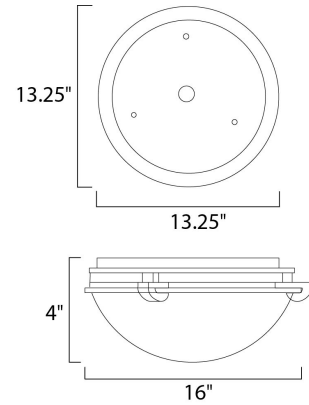

Lighting Your Life Since 1970

Product Specifications - 2681MRWT

Job Name:	Job Type:
Quantity:	Comments:

2681MRWT
Malaga 3-Light Flush Mount

Finish
White

Glass/Shade
Marble

Product Category
Flush Mount

Lamping

Measurements

Width	16.00"
Height	4.00"
Length	N/A
Extension	N/A
Back Plate Width	13.25"
Back Plate Height	13.25"
HCO	N/A
Min Overall Height	0.00"
Max Overall Height	N/A
Hanging Weight	4.85 lbs
Height Adjustable	N/A
Slope	N/A
Chain Length	N/A
Wire Length	N/A
Canopy Width	N/A
Canopy Height	N/A
Canopy Length	N/A

Shipping

Carton Weight	7.19 lbs
Carton Width	18"
Carton Height	6"
Carton Length	18"
Carton Cubic Feet	1.18
Master Pack	1
Master Pack Weight	N/A
Master Pack Width	N/A
Master Pack Height	N/A
Master Pack Length	N/A
Master Cubic Feet	N/A
UPS Shippable	Yes