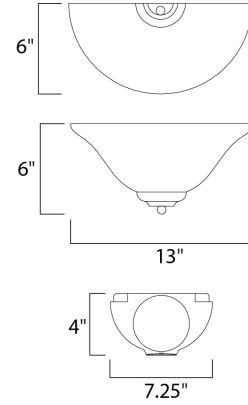

Finish

Oil Rubbed Bronze

Glass/Shade

Marble

Product Category

Wall Sconce

Lamping

Number of Bulbs	1
Light Type	Incandescent
Bulb Type	MB
Max Bulb Wattage	100
Max Fixture Wattage	100
Rated Life	±2,500 Hours
Rated Lumens	±1,150
Color Temp	±2,700 K
Bulb(s)	Not Included
Light Up/Down	Up
Beam Spread	N/A
CRI	N/A
Photo Cell Included	N/A
Ballast/Driver/Transformer	No
Dimmable	Standard

Measurements

Width	13.00"
Height	6.00"
Length	N/A
Extension	6"
Back Plate Width	7.25"
Back Plate Height	6.00"
HCO	2.64"
Min Overall Height	0.00"
Max Overall Height	6.44"
Hanging Weight	2.12 lbs
Height Adjustable	N/A
Slope	N/A
Chain Length	N/A
Wire Length	N/A
Canopy Width	N/A
Canopy Height	N/A
Canopy Length	N/A

Shipping

Carton Weight	3.04 lbs
Carton Width	7"
Carton Height	9"
Carton Length	15"
Carton Cubic Feet	0.53
Master Pack	1
Master Pack Weight	N/A
Master Pack Width	N/A
Master Pack Height	N/A
Master Pack Length	N/A
Master Cubic Feet	N/A
UPS Shippable	Yes

Certification

Safety Rating	Dry
Energy Star	No
CA Title 24	No
CA Title 20	No
ADA	No
Dark Sky	N/A

Other

UPC Code	783209011328
Shades Included	N/A
Crystals Included	N/A
Diffuser Included	N/A
Conversion Kit	N/A
Material	Iron

Equivalents

Incandescent Watts	N/A
Fluorescent Watts	N/A

Maxim Lighting International and all designs, logos and images © 2015 Maxim Lighting International. All Rights Reserved. Maxim Lighting International reserves the right, at any time, to make changes in the design and/or construction of the product including the discontinuation of product without prior notice. Color may vary from what is pictured above due to limitations inherent to photographic processes.

Always consult a qualified, licensed electrician before installation of any product weighing 35 pounds or more. We recommend that a qualified, licensed electrician do the installation. Always install to a mechanically sound structure.