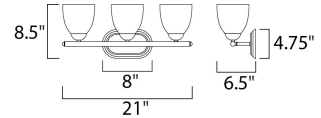

Lighting Your Life Since 1970

Product Specifications - 11313FTSN

Job Name:	Job Type:
Quantity:	Comments:

11313FTSN
Axis 3-Light Bath Vanity

Finish

Satin Nickel

Glass/Shade

Frosted

Measurements

Width	21.00"
Height	8.50"
Length	N/A
Extension	7"
Back Plate Width	N/A
Back Plate Height	N/A
HCO	N/A
Min Overall Height	0.00"
Max Overall Height	N/A
Hanging Weight	5.50 lbs
Height Adjustable	N/A
Slope	N/A
Chain Length	N/A
Wire Length	N/A
Canopy Width	N/A
Canopy Height	N/A
Canopy Length	N/A