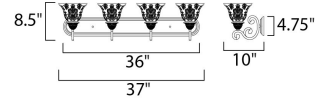

Finish

Oil Rubbed Bronze

Glass/Shade

Screen Amber

Product Category

Bath Vanity

Lamping

Number of Bulbs	4
Light Type	Incandescent
Bulb Type	MB
Max Bulb Wattage	100
Max Fixture Wattage	400
Rated Life	±2,500 Hours
Rated Lumens	±4,600
Color Temp	±2,700 K
Bulb(s)	Not Included
Light Up/Down	Both
Beam Spread	N/A
CRI	N/A
Photo Cell Included	N/A
Ballast/Driver/Transformer	No
Dimmable	Standard

Measurements

Width	37.00"
Height	8.50"
Length	N/A
Extension	10"
Back Plate Width	36.00"
Back Plate Height	4.63"
HCO	N/A
Min Overall Height	0.00"
Max Overall Height	N/A
Hanging Weight	11.22 lbs
Height Adjustable	N/A
Slope	N/A
Chain Length	N/A
Wire Length	N/A
Canopy Width	N/A
Canopy Height	N/A
Canopy Length	N/A

Shipping

Carton Weight	15.70 lbs
Carton Width	11"
Carton Height	8"
Carton Length	39"
Carton Cubic Feet	1.87
Master Pack	1
Master Pack Weight	N/A
Master Pack Width	N/A
Master Pack Height	N/A
Master Pack Length	N/A
Master Cubic Feet	N/A
UPS Shippable	Yes

Certification

Safety Rating	Damp
Energy Star	No
CA Title 24	No
CA Title 20	No
ADA	No
Dark Sky	N/A

Other

UPC Code	783209009677
Shades Included	N/A
Crystals Included	N/A
Diffuser Included	N/A
Conversion Kit	N/A
Material	Iron

Equivalents

Incandescent Watts	N/A
Fluorescent Watts	N/A

Maxim Lighting International and all designs, logos and images © 2015 Maxim Lighting International. All Rights Reserved. Maxim Lighting International reserves the right, at any time, to make changes in the design and/or construction of the product including the discontinuation of product without prior notice. Color may vary from what is pictured above due to limitations inherent to photographic processes.

Always consult a qualified, licensed electrician before installation of any product weighing 35 pounds or more. We recommend that a qualified, licensed electrician do the installation. Always install to a mechanically sound structure.