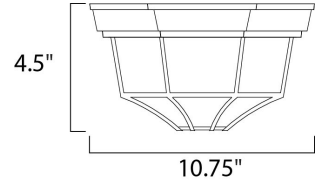

Lighting Your Life Since 1970

Product Specifications - 1020WT

Job Name:	Job Type:
Quantity:	Comments:

1020WT
Crown Hill 2-Light Outdoor Ceiling Mount

Finish
White

Glass/Shade
Frosted

Product Category
Outdoor Ceiling Mount

Measurements

Width	11.50"
Height	4.50"
Length	N/A
Extension	N/A
Back Plate Width	N/A
Back Plate Height	N/A
HCO	N/A
Min Overall Height	0.00"
Max Overall Height	N/A
Hanging Weight	3.37 lbs
Height Adjustable	N/A
Slope	N/A
Chain Length	N/A
Wire Length	N/A
Canopy Width	N/A
Canopy Height	N/A
Canopy Length	N/A

Shipping

Carton Weight	4.80 lbs
Carton Width	12"
Carton Height	7"
Carton Length	12"
Carton Cubic Feet	0.57
Master Pack	6
Master Pack Weight	28.82 lbs
Master Pack Width	12.60"
Master Pack Height	22.05"
Master Pack Length	24.41"
Master Cubic Feet	3.92
UPS Shippable	Yes