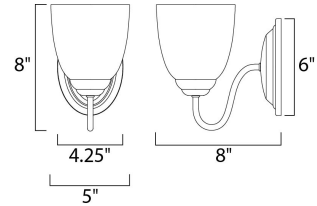

Lighting Your Life Since 1970

Product Specifications - 10071FTSN

Job Name:	Job Type:
Quantity:	Comments:

10071FTSN
Stefan 1-Light Wall Sconce

Finish
Satin Nickel

Glass/Shade
Frosted

Product Category
Bath Vanity

Measurements

Width	5.00"
Height	8.00"
Length	N/A
Extension	8"
Back Plate Width	N/A
Back Plate Height	N/A
HCO	N/A
Min Overall Height	0.00"
Max Overall Height	N/A
Hanging Weight	1.59 lbs
Height Adjustable	N/A
Slope	N/A
Chain Length	N/A
Wire Length	N/A
Canopy Width	N/A
Canopy Height	N/A
Canopy Length	N/A

Shipping

Carton Weight	2.27 lbs
Carton Width	7"
Carton Height	6"
Carton Length	9"
Carton Cubic Feet	0.22
Master Pack	1
Master Pack Weight	N/A
Master Pack Width	N/A
Master Pack Height	N/A
Master Pack Length	N/A
Master Cubic Feet	N/A
UPS Shippable	Yes