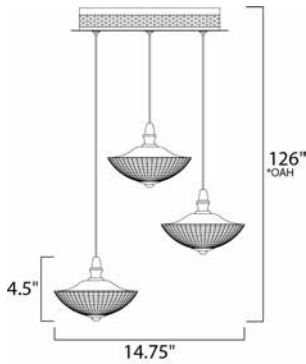

\*Max Overall Height

**MEASUREMENTS**

- DIMENSION : 14.75" L x 14.75" W x 4.5" H
- MAX OAH : 126" OAH
- CANOPY : 9.84" W x 1.57" H x 9.84" L
- HANGING WEIGHT : 6.16 lb

**LAMPING**

- INPUT VOLTAGE : 120V
- LUMENS : 840 Rated
- BULB : 3 x 4W LED PCB Integrated , 12W Total
- BULB INCLUDED : (Integrated)
- DIMMABLE : Triac CL
- CRI : 80+ CRI
- COLOR\_TEMP : 3000K