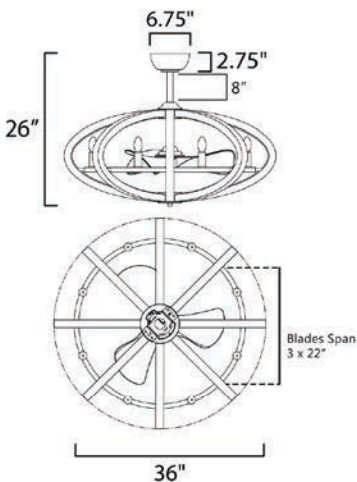

ENERGY INFORMATION AT HIGH SPEED

AIRFLOW : 2440 CFM
ELECTRICITY USE : 20W
AIRFLOW EFFICIENCY : 122 CFM / W

FINISHES OPTION

Antique Pecan / Anthracite

MATERIAL

Wood+Steel+ABS

RATINGS

cETLus
Damp Location

INCLUDES

- Wall Mountable Remote Control
- 1 x 8" Downrod

DOWNROD OPTIONS

- 18" (FRD0118AR)
- 24" (FRD0124AR)
- 30" (FRD0130AR)
- 36" (FRD0136AR)

ADDITIONAL

RATED LIFE: 20,000 Hours
OPERATING TEMPERATURE: -20° C (-4°F), 40°C (104°F)
LIGHTING DIRECTION: Up