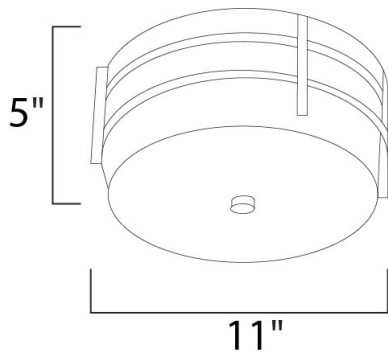

PRODUCT DESCRIPTION

MEASUREMENTS

DIMENSION : 11" L x 11" W x 5" H
 HANGING WEIGHT : 4.07 lb

LAMPING

INPUT VOLTAGE : 120V
 LUMENS : 910 Rated
 BULB : 2 x 9W LED E26 Medium , 18W Total
 BULB INCLUDED : (Included)
 DIMMABLE : Triac CL
 CRI : 90+ CRI
 COLOR_TEMP : 3000K

FINISHES OPTION

 Brushed Metal

GLASS

White WT

MATERIAL

Aluminum, Acrylic

RATINGS

cETLus
 Damp Location
 JA8 Bulb In