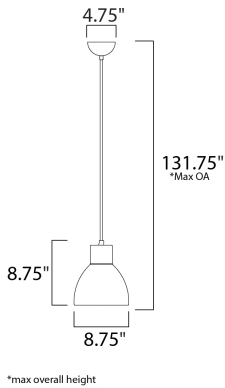

PRODUCT DESCRIPTION

Spun metal shades in various sizes are perfect for budget installations. Available in Black with gold interior and Satin Nickel with white interior, these pendants are very stylish.

MEASUREMENTS

- DIMENSION : 8.75" L x 8.75" W x 8.75" H
- MAX OAH : 131.75" OAH
- CANOPY : 4.75" W x 2.25" H x 4.75" L
- HANGING WEIGHT : 2.5 lb

LAMPING

- INPUT VOLTAGE : 120V
- BULB : 1 x 60W Incandescent E26 Medium , 60W Total
- BULB INCLUDED : (Not Included)
- DIMMABLE : Yes

FINISHES OPTION

-  Black / Gold
-  Satin Nickel

MATERIAL

Steel

RATINGS

cETLus
Dry Location

ADDITIONAL

SLOPE: 120
OPERATING TEMPERATURE:
-20°C (-4°F), 40°C (104°F)