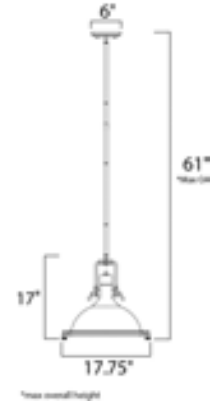

Lighting Your Life Since 1970

Product Specifications - 25109FTBZ

Job Name:	Job Type:
Quantity:	Comments:

25109FTBZ
Hi-Bay 1-Light Pendant

Finish
Bronze

Glass/Shade
Frosted

Product Category
Single Pendant

Lamping

Number of Bulbs	1
Light Type	Incandescent
Bulb Type	MB
Max Bulb Wattage	100
Max Fixture Wattage	100
Rated Life	±2,500 Hours
Rated Lumens	±1,150
Color Temp	±2,700 K
Bulb(s)	Not Included
Light Up/Down	N/A
Beam Spread	N/A
CRI	N/A
Photo Cell Included	N/A
Ballast/Driver/Transformer	No
Dimmable	Standard

Measurements

Width	17.75"
Height	17.00"
Length	N/A
Extension	N/A
Back Plate Width	N/A
Back Plate Height	N/A
HCO	N/A
Min Overall Height	0.00"
Max Overall Height	61.00"
Hanging Weight	2.40 lbs
Height Adjustable	N/A
Slope	120°
Chain Length	N/A
Wire Length	72"
Canopy Width	N/A
Canopy Height	N/A
Canopy Length	N/A

Shipping

Carton Weight	2.85 lbs
Carton Width	17"
Carton Height	15"
Carton Length	17"
Carton Cubic Feet	2.60
Master Pack	1
Master Pack Weight	N/A
Master Pack Width	N/A
Master Pack Height	N/A
Master Pack Length	N/A
Master Cubic Feet	N/A
UPS Shippable	Yes