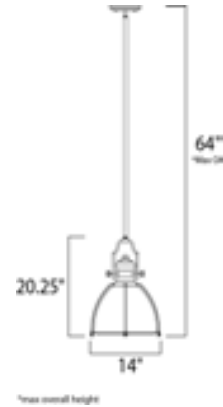

Lighting Your Life Since 1970

Product Specifications - 25003CLSN

Job Name:	Job Type:
Quantity:	Comments:

25003CLSN
Hi-Bay 1-Light Pendant

Finish
Satin Nickel

Glass/Shade
Clear Halophane

Product Category
Single Pendant

Measurements

Width	14.00"
Height	20.25"
Length	N/A
Extension	N/A
Back Plate Width	N/A
Back Plate Height	N/A
HCO	N/A
Min Overall Height	0.00"
Max Overall Height	64.00"
Hanging Weight	9.90 lbs
Height Adjustable	N/A
Slope	120°
Chain Length	N/A
Wire Length	72"
Canopy Width	N/A
Canopy Height	N/A
Canopy Length	N/A

Shipping

Carton Weight	13.20 lbs
Carton Width	17"
Carton Height	17"
Carton Length	26"
Carton Cubic Feet	4.29
Master Pack	1
Master Pack Weight	N/A
Master Pack Width	N/A
Master Pack Height	N/A
Master Pack Length	N/A
Master Cubic Feet	N/A
UPS Shippable	Yes