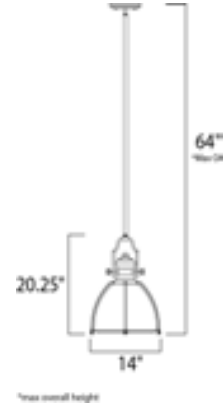

Lighting Your Life Since 1970

Product Specifications - 25003CLBZ

Job Name:	Job Type:
Quantity:	Comments:

25003CLBZ
Hi-Bay 1-Light Pendant

Finish
Bronze

Glass/Shade
Clear Halophane

Product Category
Single Pendant

Measurements

Width	14.00"
Height	20.25"
Length	N/A
Extension	N/A
Back Plate Width	N/A
Back Plate Height	N/A
HCO	N/A
Min Overall Height	0.00"
Max Overall Height	64.00"
Hanging Weight	9.90 lbs
Height Adjustable	N/A
Slope	120°
Chain Length	N/A
Wire Length	72"
Canopy Width	N/A
Canopy Height	N/A
Canopy Length	N/A

Shipping

Carton Weight	13.20 lbs
Carton Width	17"
Carton Height	17"
Carton Length	26"
Carton Cubic Feet	4.29
Master Pack	1
Master Pack Weight	N/A
Master Pack Width	N/A
Master Pack Height	N/A
Master Pack Length	N/A
Master Cubic Feet	N/A
UPS Shippable	Yes