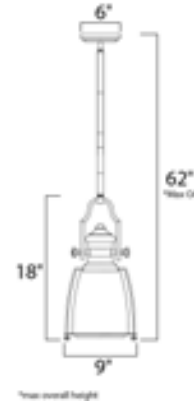

Lighting Your Life Since 1970

Product Specifications - 25002CLSN

Job Name:	Job Type:
Quantity:	Comments:

25002CLSN
Hi-Bay 1-Light Pendant

Finish
Satin Nickel

Glass/Shade
Clear Halophane

Product Category
Single Pendant

Measurements

Width	9.00"
Height	18.00"
Length	N/A
Extension	N/A
Back Plate Width	N/A
Back Plate Height	N/A
HCO	N/A
Min Overall Height	0.00"
Max Overall Height	62.00"
Hanging Weight	6.60 lbs
Height Adjustable	N/A
Slope	120°
Chain Length	N/A
Wire Length	72"
Canopy Width	N/A
Canopy Height	N/A
Canopy Length	N/A

Shipping

Carton Weight	8.80 lbs
Carton Width	14"
Carton Height	13"
Carton Length	25"
Carton Cubic Feet	2.64
Master Pack	1
Master Pack Weight	N/A
Master Pack Width	N/A
Master Pack Height	N/A
Master Pack Length	N/A
Master Cubic Feet	N/A
UPS Shippable	Yes