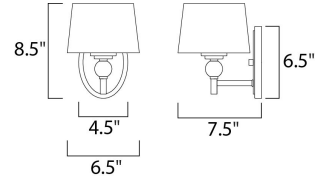

Lighting Your Life Since 1970

Product Specifications - 12761WTPN

Job Name:	Job Type:
Quantity:	Comments:

12761WTPN
Rondo 1-Light Wall Sconce

Finish
Polished Nickel

Glass/Shade
White

Product Category
Wall Sconce

Measurements

Width	6.50"
Height	8.50"
Length	N/A
Extension	8"
Back Plate Width	4.50"
Back Plate Height	6.50"
HCO	5.25"
Min Overall Height	0.00"
Max Overall Height	N/A
Hanging Weight	2.20 lbs
Height Adjustable	N/A
Slope	N/A
Chain Length	N/A
Wire Length	N/A
Canopy Width	
Canopy Height	
Canopy Length	N/A

Shipping

Carton Weight	2.86 lbs
Carton Width	9"
Carton Height	10"
Carton Length	10"
Carton Cubic Feet	0.50
Master Pack	1
Master Pack Weight	N/A
Master Pack Width	N/A
Master Pack Height	N/A
Master Pack Length	N/A
Master Cubic Feet	N/A
UPS Shippable	Yes