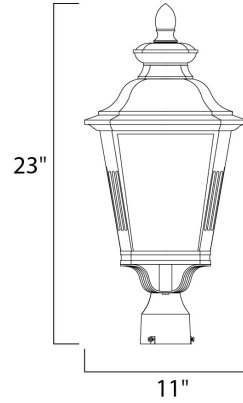

Lighting Your Life Since 1970

Product Specifications - 1121FSBZ

Job Name:	Job Type:
Quantity:	Comments:

1121FSBZ
Knoxville 1-Light Outdoor Pole/Post Lantern

Finish
Bronze

Glass/Shade
Frosted Seedy

Product Category
Outdoor Pole/Post Mount

Measurements

Width	11.00"
Height	23.00"
Length	N/A
Extension	N/A
Back Plate Width	N/A
Back Plate Height	N/A
HCO	N/A
Min Overall Height	0.00"
Max Overall Height	N/A
Hanging Weight	6.18 lbs
Height Adjustable	N/A
Slope	N/A
Chain Length	N/A
Wire Length	N/A
Canopy Width	N/A
Canopy Height	N/A
Canopy Length	N/A

Shipping

Carton Weight	7.04 lbs
Carton Width	14"
Carton Height	22"
Carton Length	14"
Carton Cubic Feet	2.40
Master Pack	1
Master Pack Weight	N/A
Master Pack Width	N/A
Master Pack Height	N/A
Master Pack Length	N/A
Master Cubic Feet	N/A
UPS Shippable	Yes