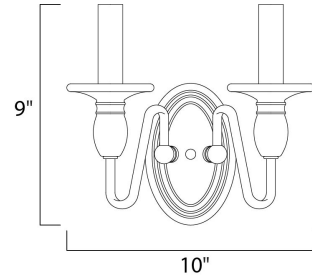

Lighting Your Life Since 1970

Product Specifications - 110320I

Job Name:	Job Type:
Quantity:	Comments:

110320I
Towne 2-Light Wall Sconce

Finish

Oil Rubbed Bronze

Glass/Shade

Product Category

Measurements

Width	10.00"
Height	9.00"
Length	N/A
Extension	7"
Back Plate Width	4.17"
Back Plate Height	6.10"
HCO	5.50"
Min Overall Height	0.00"
Max Overall Height	N/A
Hanging Weight	1.32 lbs
Height Adjustable	N/A
Slope	N/A
Chain Length	N/A
Wire Length	N/A
Canopy Width	N/A
Canopy Height	N/A
Canopy Length	N/A