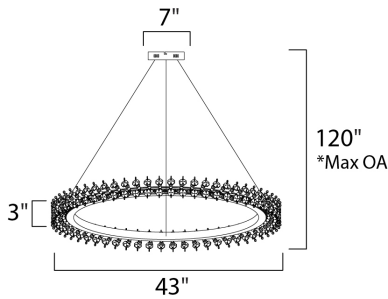

\*max overall height

**MEASUREMENTS**

DIMENSION : 43" L x 43" W x 3" H  
 MAX OAH : 120" OAH  
 CANOPY : 7" W x 1.5" H x 7" L  
 HANGING WEIGHT : 12.54 lb

**LAMPING**

LUMENS : 2,660 Rated  
 BULB : 1 x 38W LED PCB Integrated , 38W Total  
 BULB INCLUDED : (Integrated)  
 DIMMABLE : Triac CL  
 CRI : 90+ CRI  
 COLOR\_TEMP : 4000K